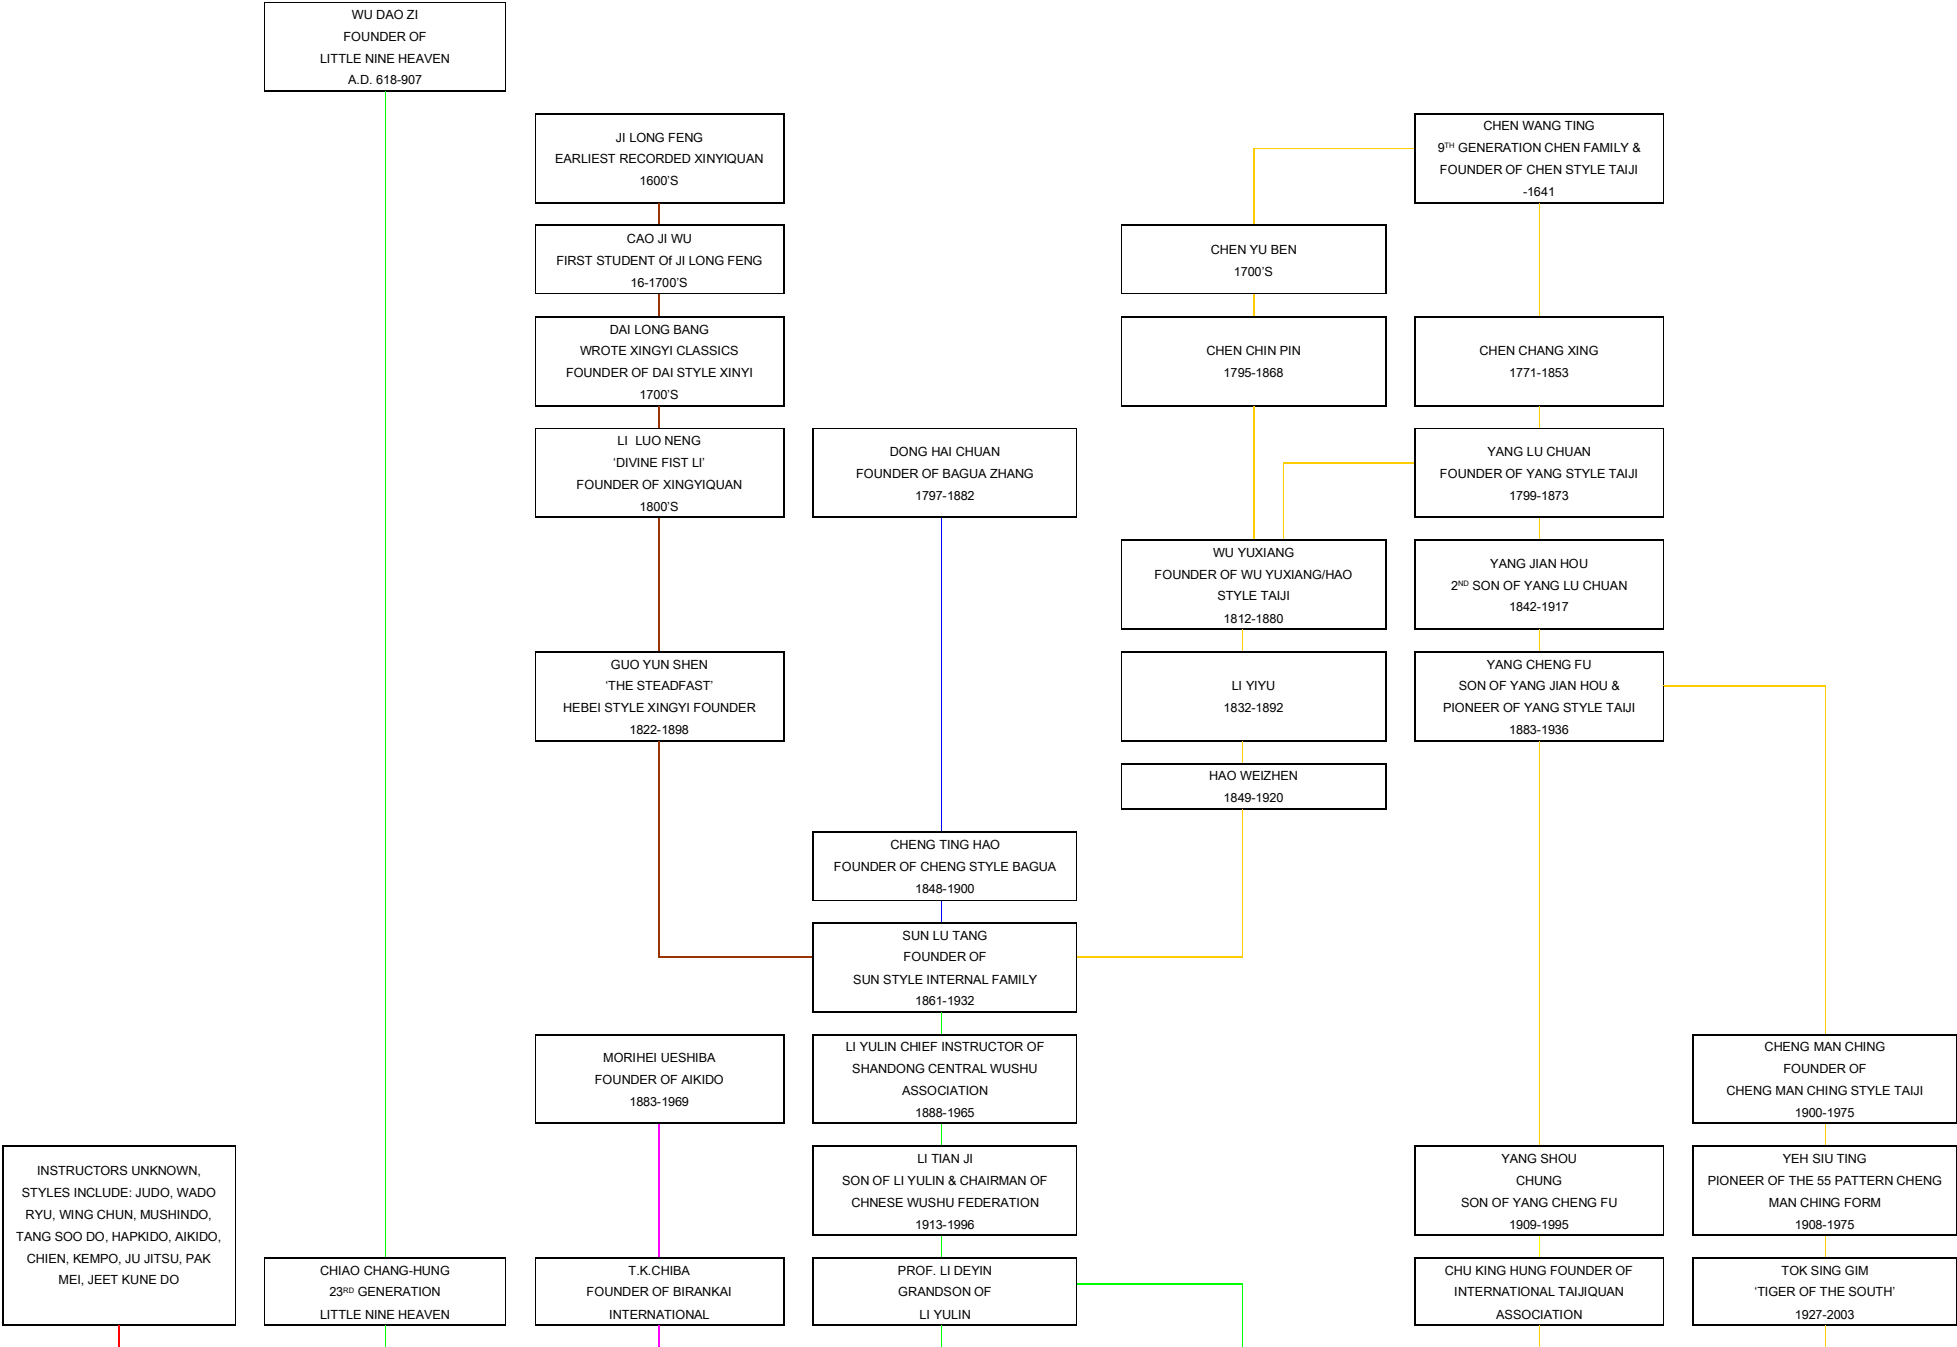

Shui Tao Lineage Tree

PREDOMINANT ART PASSED DOWN

STUDENT CLASS

— TAIJIQUAN
 — XINGYIQUAN
 — BAGUA ZHANG
 — MIXED INTERNAL
 — MIXED MARTIAL ARTS
 — AIKIDO

A: 1 TO 1 TRAINING, OPENLY TAUGHT

B: CLASS TRAINING ONLY